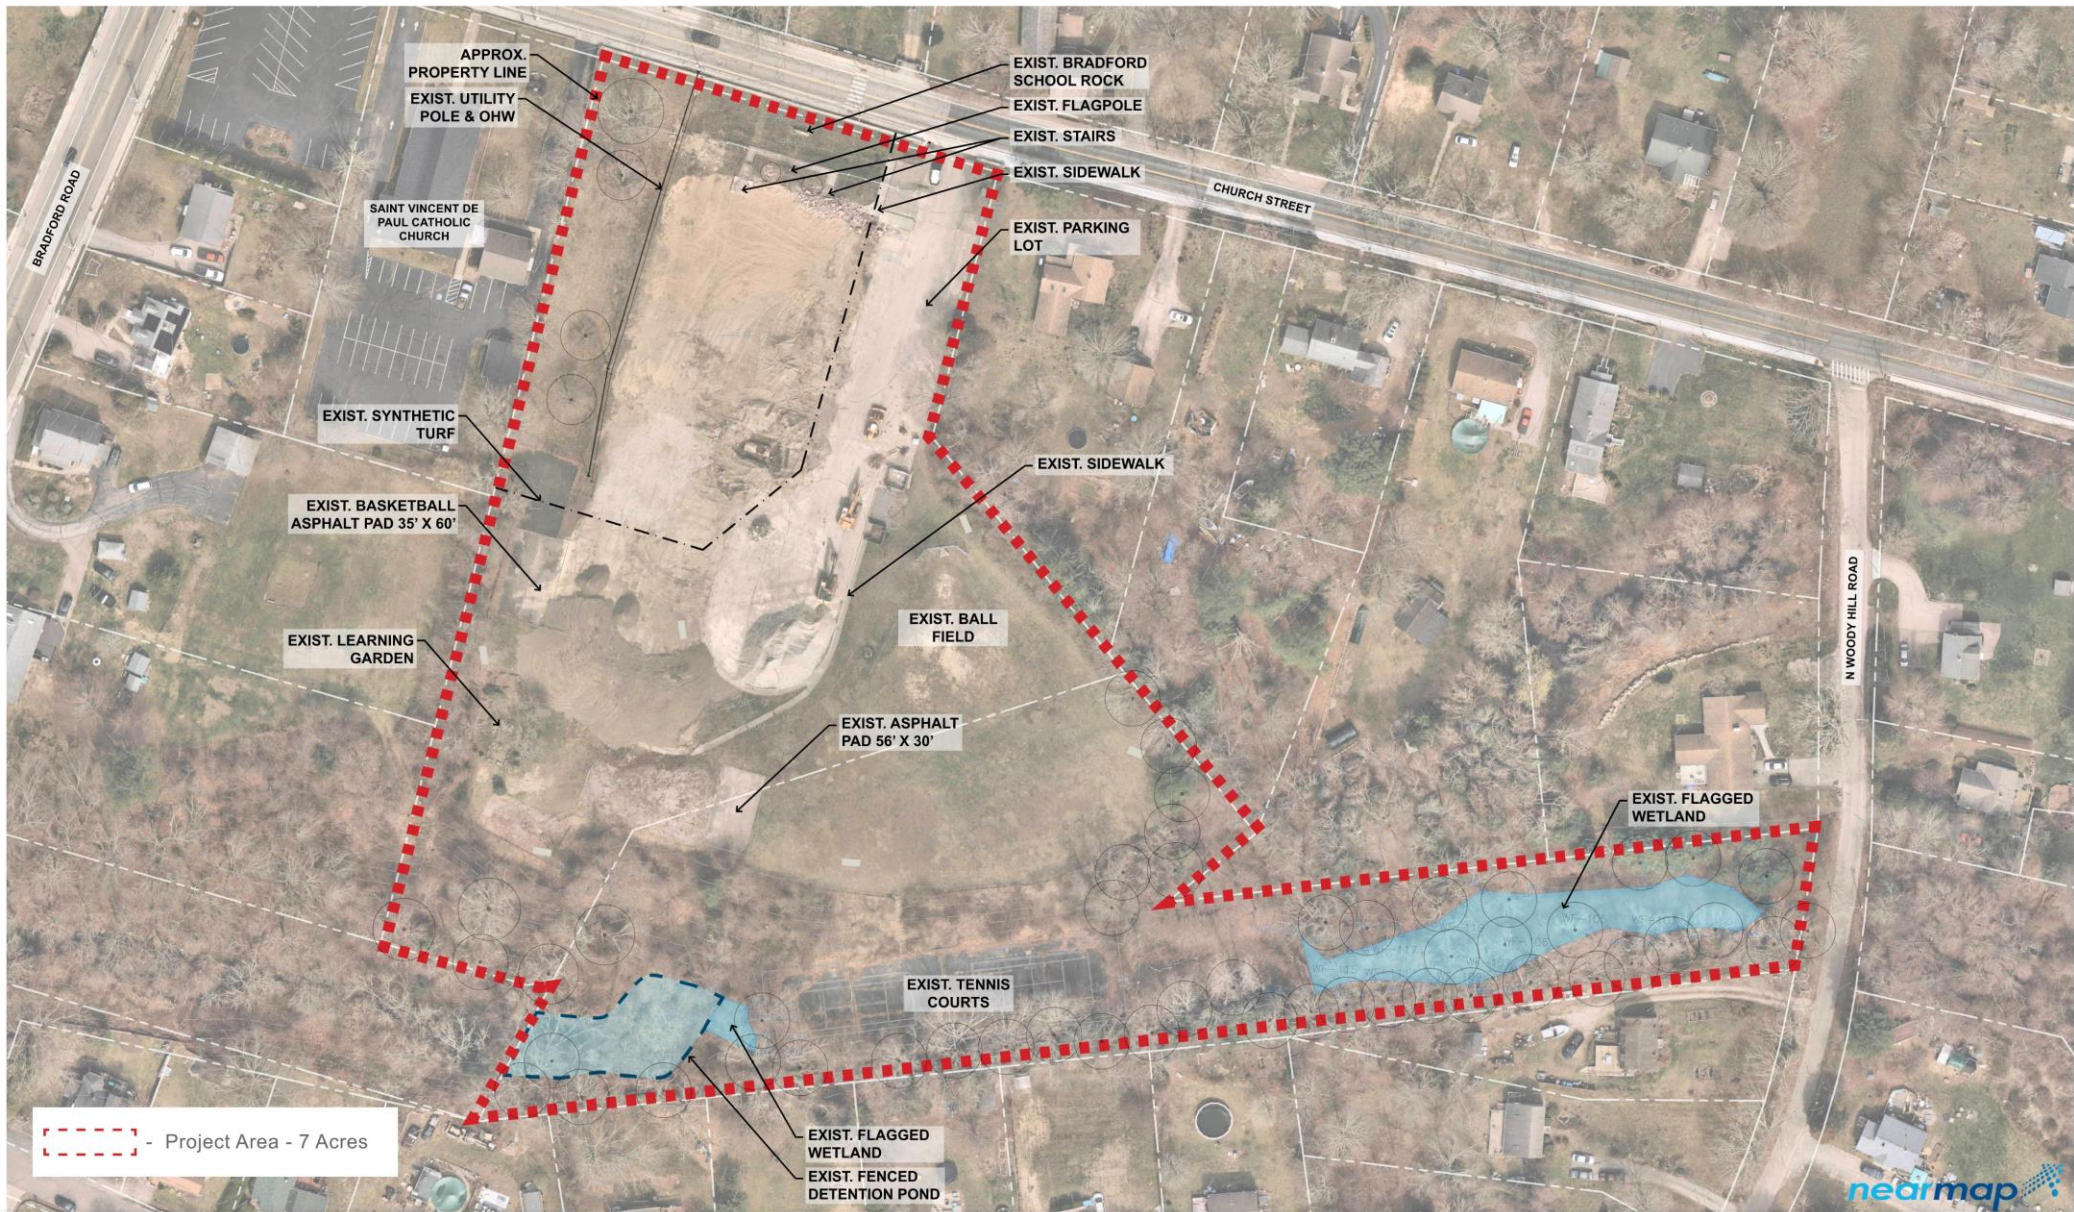

BRADFORD SCHOOL RECREATION COMPLEX

Concept Options

September, 2024

BRADFORD
SCHOOL

Existing Conditions

Bradford Recreation Complex Master Plan

Existing Conditions Plan

BRADFORD
SCHOOL

Existing Conditions Photos

Bradford Recreation Complex Master Plan

Existing Conditions Photos

Existing Conditions Photos

BRADFORD
SCHOOL

Options

Bradford Recreation Complex Master Plan

Option #1

Option #2

BRADFORD
SCHOOL

Ideas

Bradford Recreation Complex Master Plan

Restrooms

Source: Romtec

Asphalt Pump Track

Source: Facilities • Port Angeles Pump Track (cityofpa.us)

Concrete Pump Track

Source: A concrete pump track inside the "skills area" at the Two-Rivers Mountain Bike Park. (mtbproject.com)

Skate Park

Source: Spott Dreams of Skate Parks: Small Skateparks Still Have A Lot To Offer (scottdreamsofskateparks.blogspot.com)